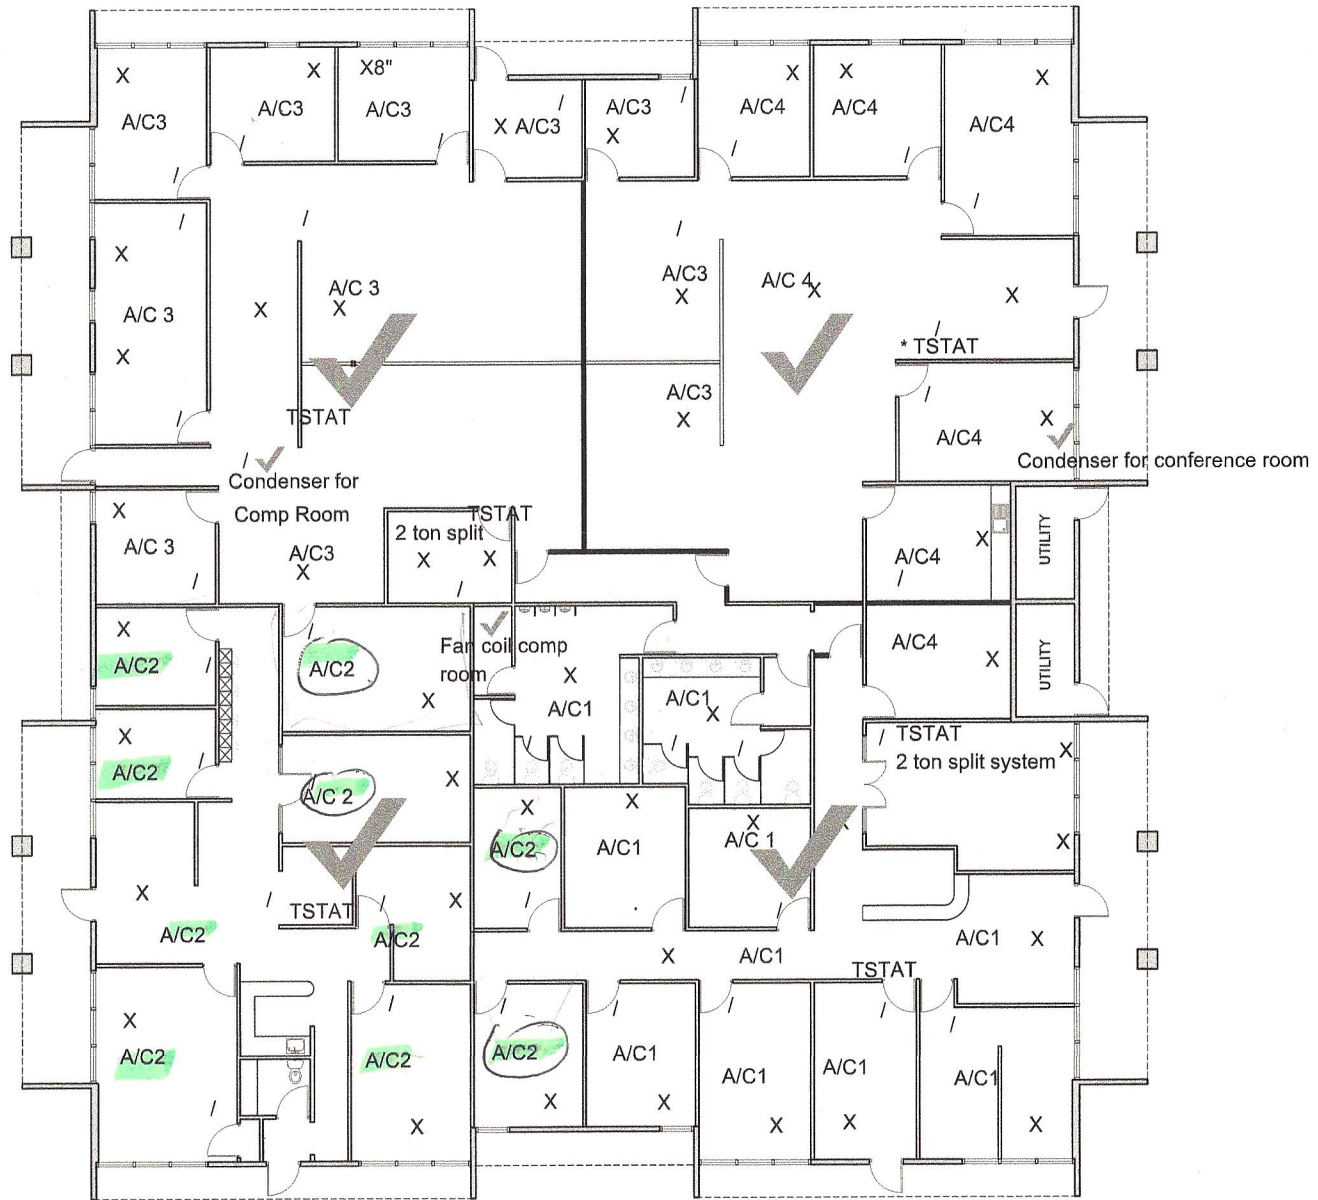

EXISTING FLOOR PLAN  
1516 Brookhollow Dr. - Santa Ana  
ELECTRICAL

X- Supply Register  
 /- Return Register

✓ A/C Location  
 Units Model # YCD120C3LOAC

**EXISTING FLOOR PLAN**  
 1516 Brookhollow Dr. - Santa Ana

MECHANICAL